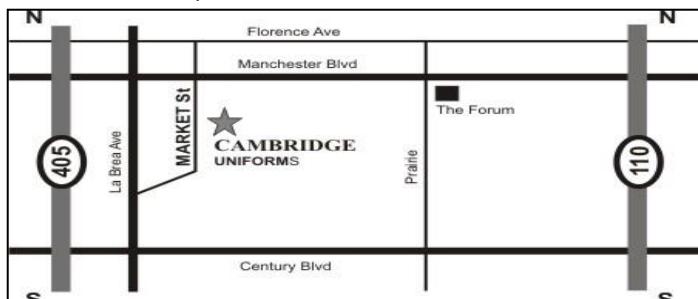

Royal Fleece Sweater W/Logo	Youth	all sizes	\$ 35.99
	Adult	S-XL	\$ 39.99

Light Blue Polo W/Logo Add \$2.00 for Long Sleeve Mon- Thurs. ONLY	Classroom Brand		
	Youth	all sizes	\$ 15.99
		Adult	S-XL

Navy Sweat Top/Pant W/Logo	Soffe Brand		
	Youth	all sizes	\$ 17.99
		Adult	S-XL

Navy Mesh Shorts W/Logo	Youth	all sizes	\$ 13.99
	Adult	S-XL	\$ 14.99

Navy T-Shirt W/Logo	Youth	all sizes	\$ 10.99
	Adult	S-XL	\$ 11.99

Add \$5.00 For Student's Name

No American Express Accepted

Store Location: 220 S. Market St. Inglewood, CA 90301
 Tel: 310-673-3131 (Corner of Manchester & Market St.)